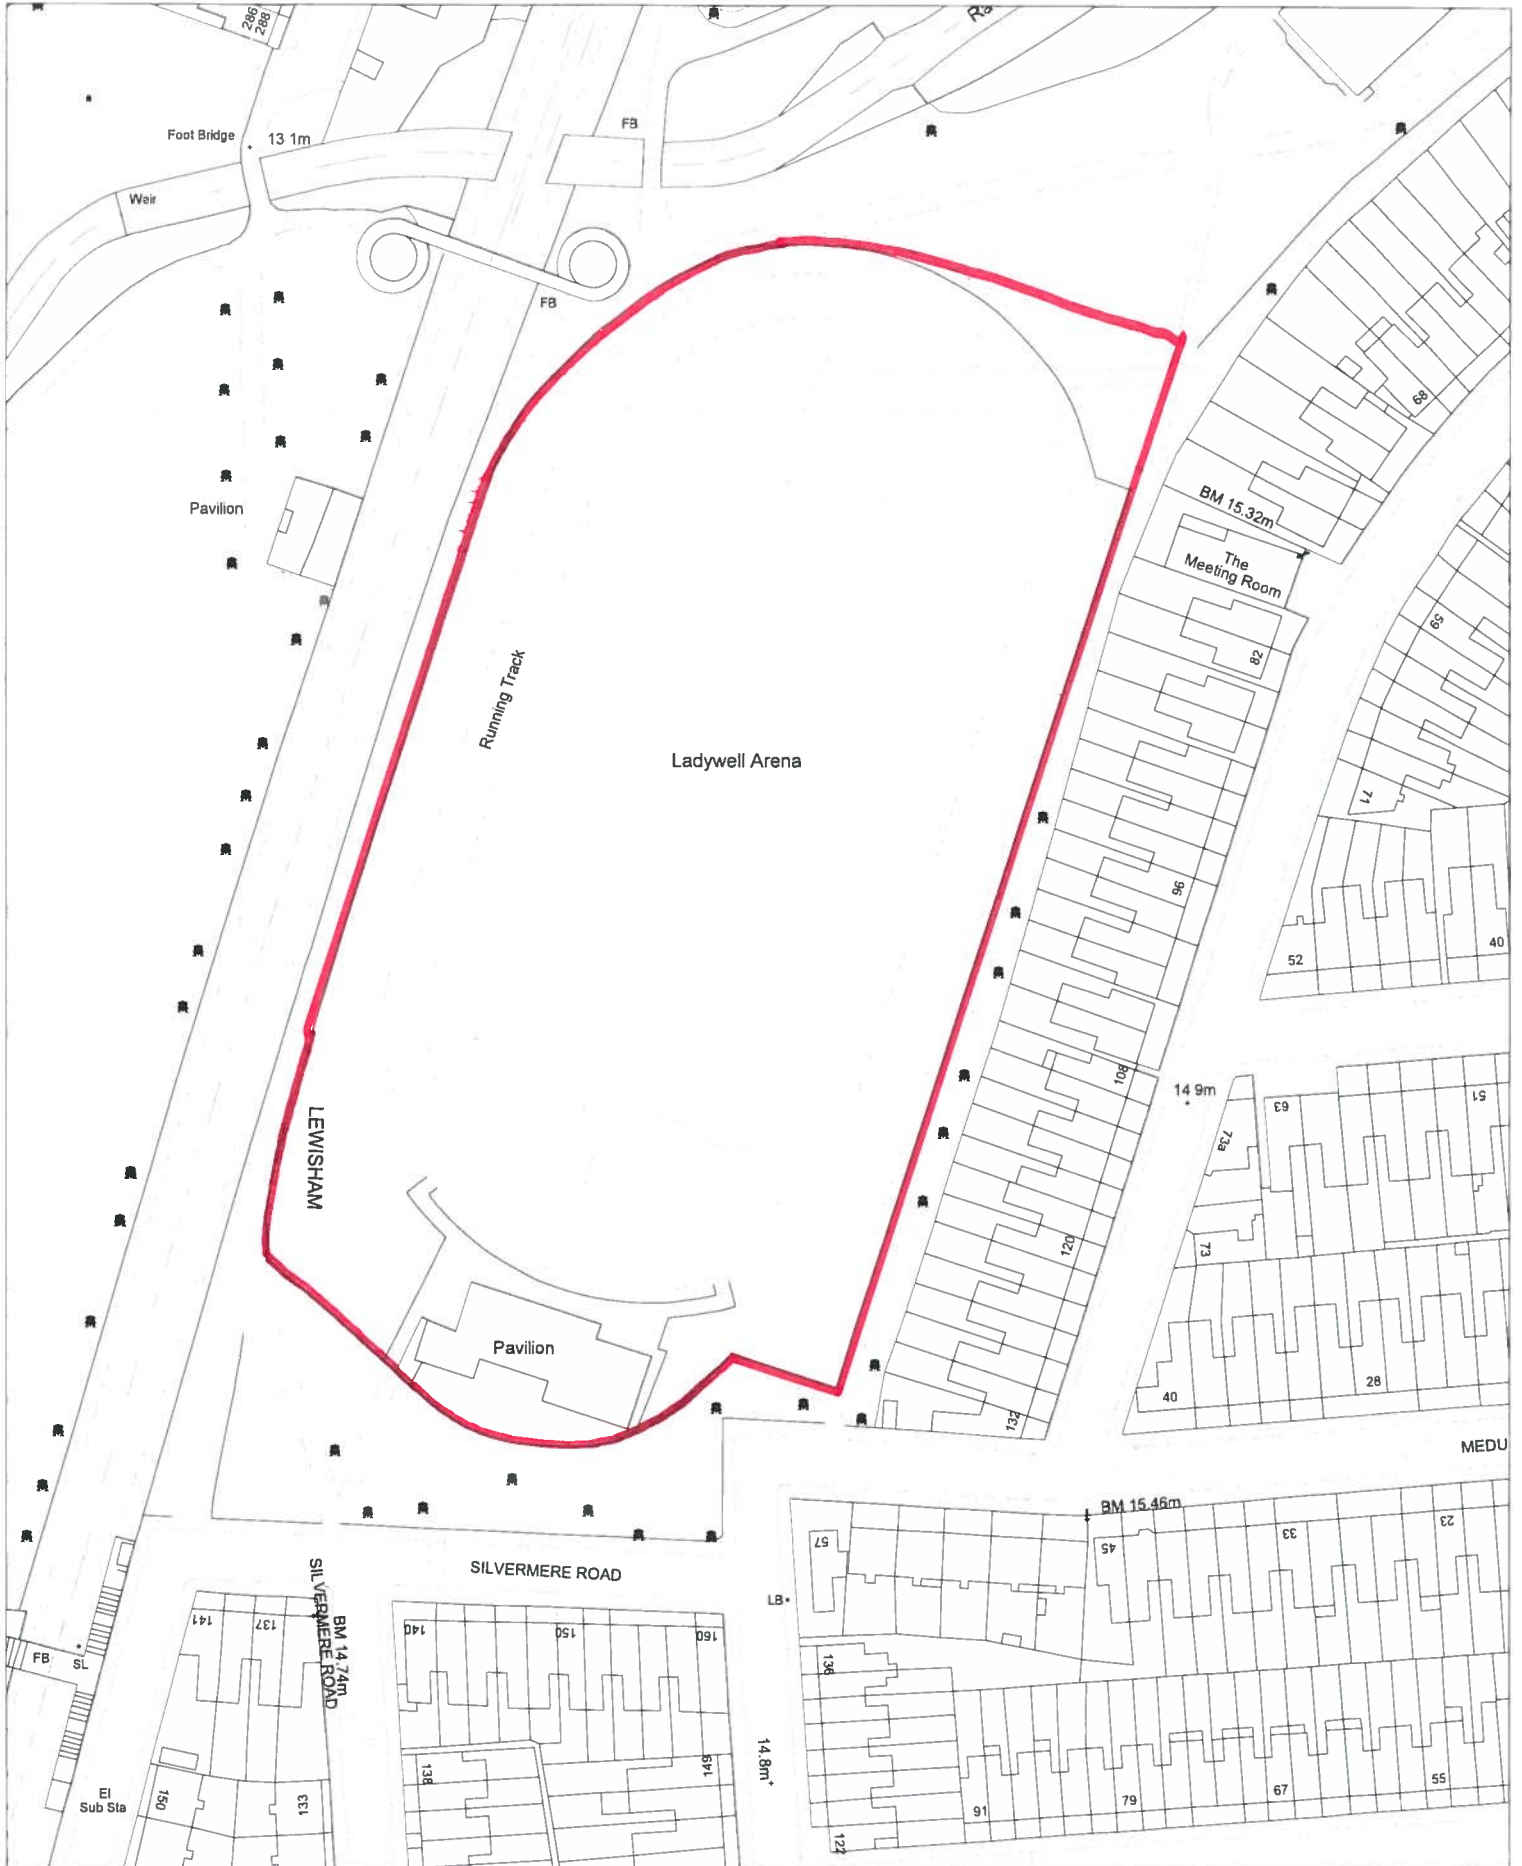

Ladywell Arena, SE6

Date: 21/03/16

Scale: 1250
Base on the
Ordnance Survey map
Licence no: 100017710
London, SE6 4RU